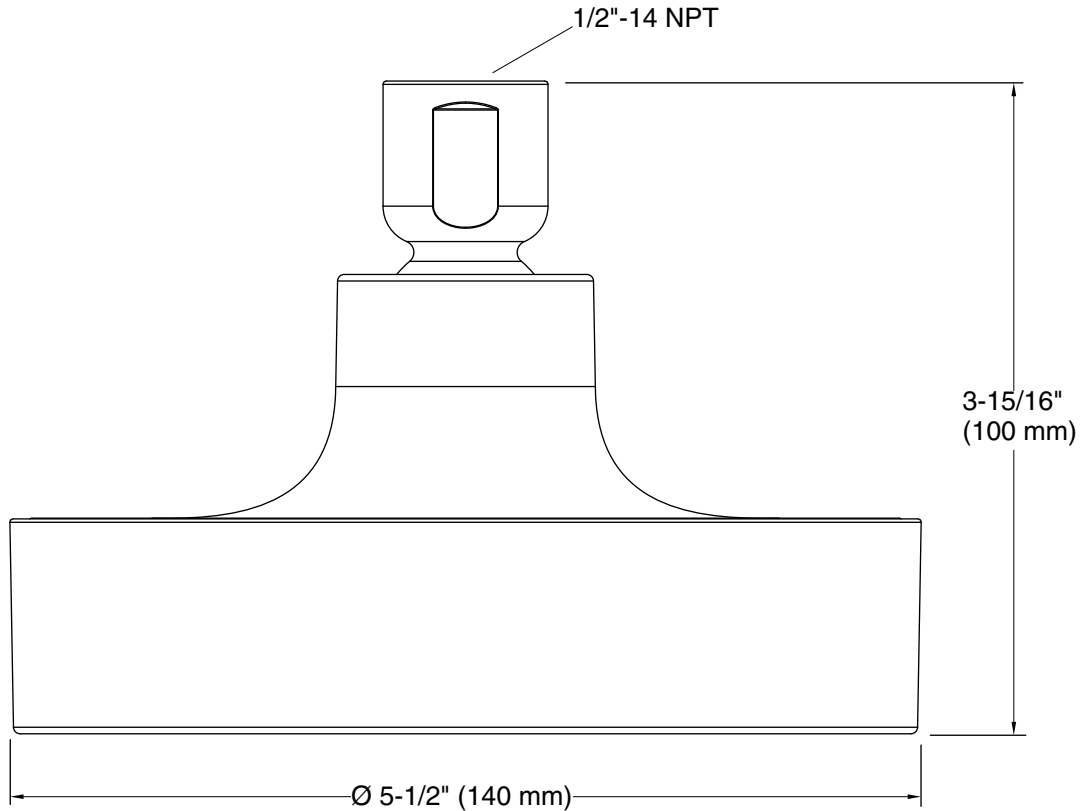

Features

- MasterClean™ sprayface features an easy-to-clean surface that withstands mineral buildup
- Single-function showerhead with 48 translucent nozzles
- 5-1/2" (140 mm) diameter sprayface
- 1.75 gpm (6.6 lpm) maximum flow rate
- Complements Purist faucets and accessories

Technical Information

All product dimensions are nominal.

Showerhead/Body Spray:

Rated maximum flow: 1.75 gal/min (6.6 l/min)

Pressure: 80 psi (5.5 bar)

Notes

For use with automatic compensating valves rated at 1.5 gal/min (5.7 l/min) or less.